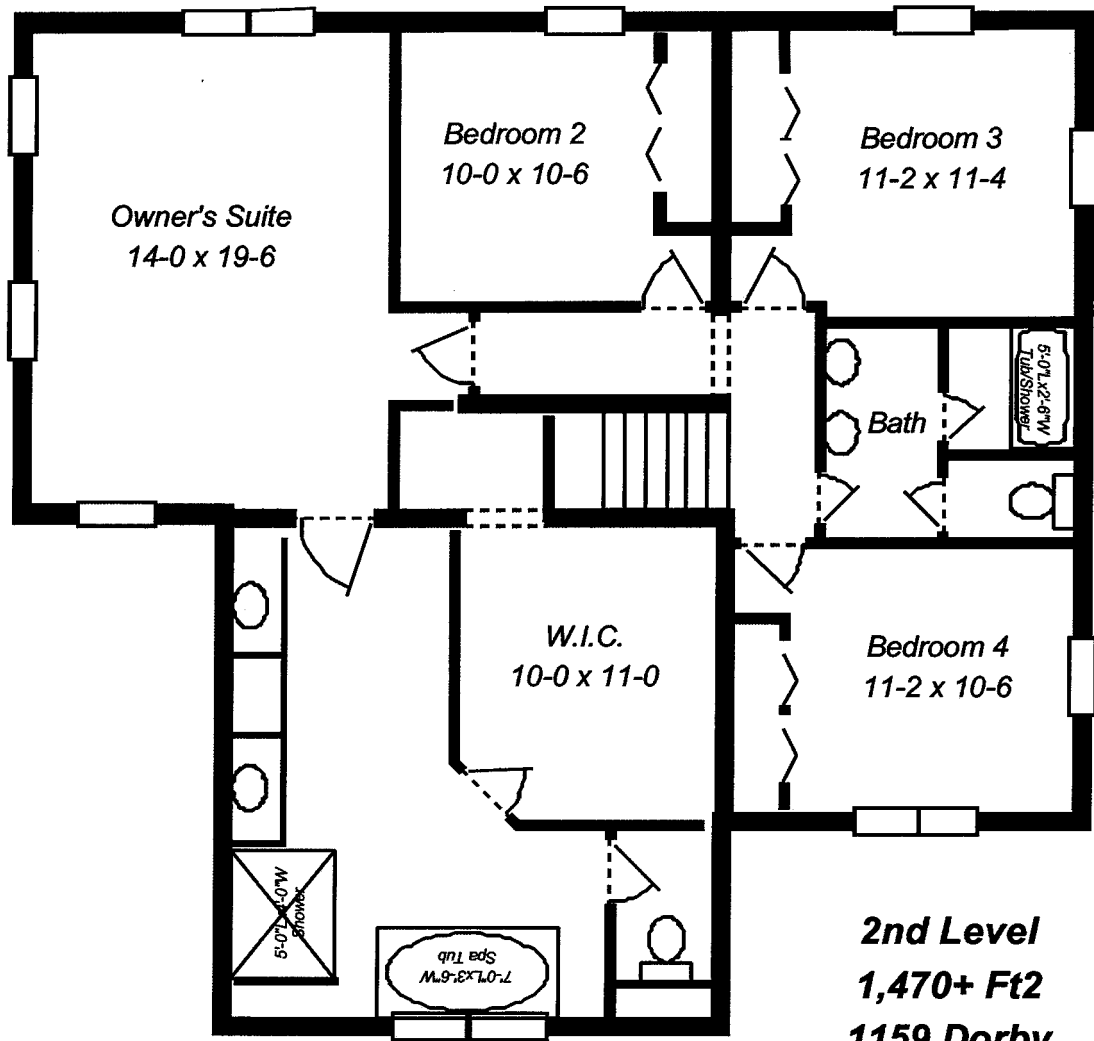

Front
 Porch
1159 Dorby Park
3 Bdrm 3.5+Bath
3,200+/- Ft²
1st Level :
1,100+/- Ft²
 Heart Craft Homes, LLC

2nd Level
1,470+ Ft²
1159 Dorby
copyright
 Heart Craft Homes, LLC